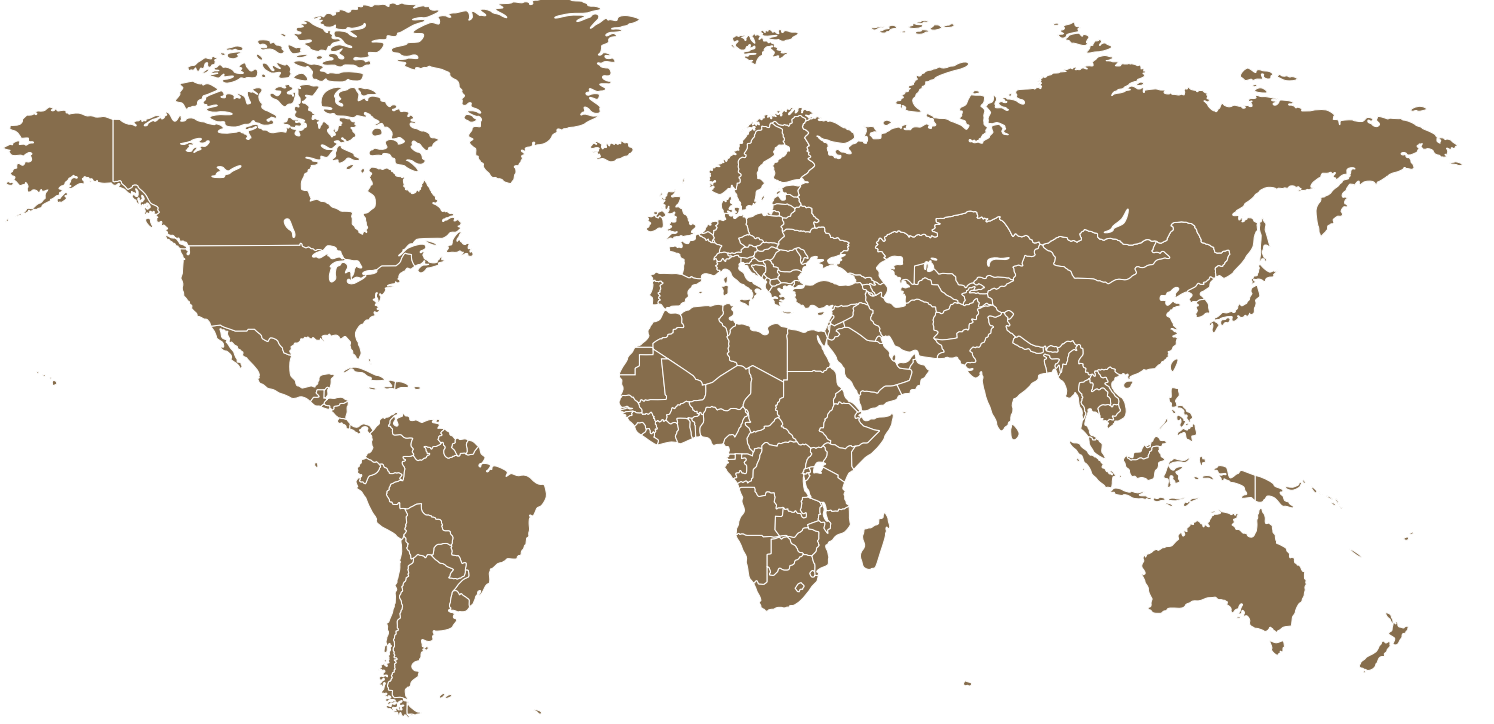

HUROK MARBLE
Since 1981

www.hurok.com

www.atlanticstonesource.com

FACTORY

- 📍 Organize Sanayi Bölgesi
  1. Cadde No: 4 43100
  KÜTAHYA / TURKEY
- ☎ +90 274 266 22 01
- 📠 +90 274 266 22 58
- ✉ mermer@hurok.com.tr

ATLANTIC STONE SOURCE

- 📍 2022 W. Atlantic Blvd.
  Pompano Beach FL
  33069 U.S.A.
- ☎ +1 954 977 4876
- 📠 +1 954 977 4849
- ✉ serviceatl@hurok.com

HUROK İSTANBUL

- 📍 Aziz Mahmut Hüdayi Mah.
  Hasbahçe Sk. No:18/1
  Üsküdar / İSTANBUL / TURKEY
- ☎ +90 216 561 43 01
- ✉ istanbul@hurok.com.tr

MIAMI STONE SOURCE

- 📍 8830 NW24th Terrace
  Miami / Florida / 33172
  U.S.A.
- ☎ +1 786 558 8065
- 📠 +1 786 228 0007
- ✉ servicemss@hurok.com